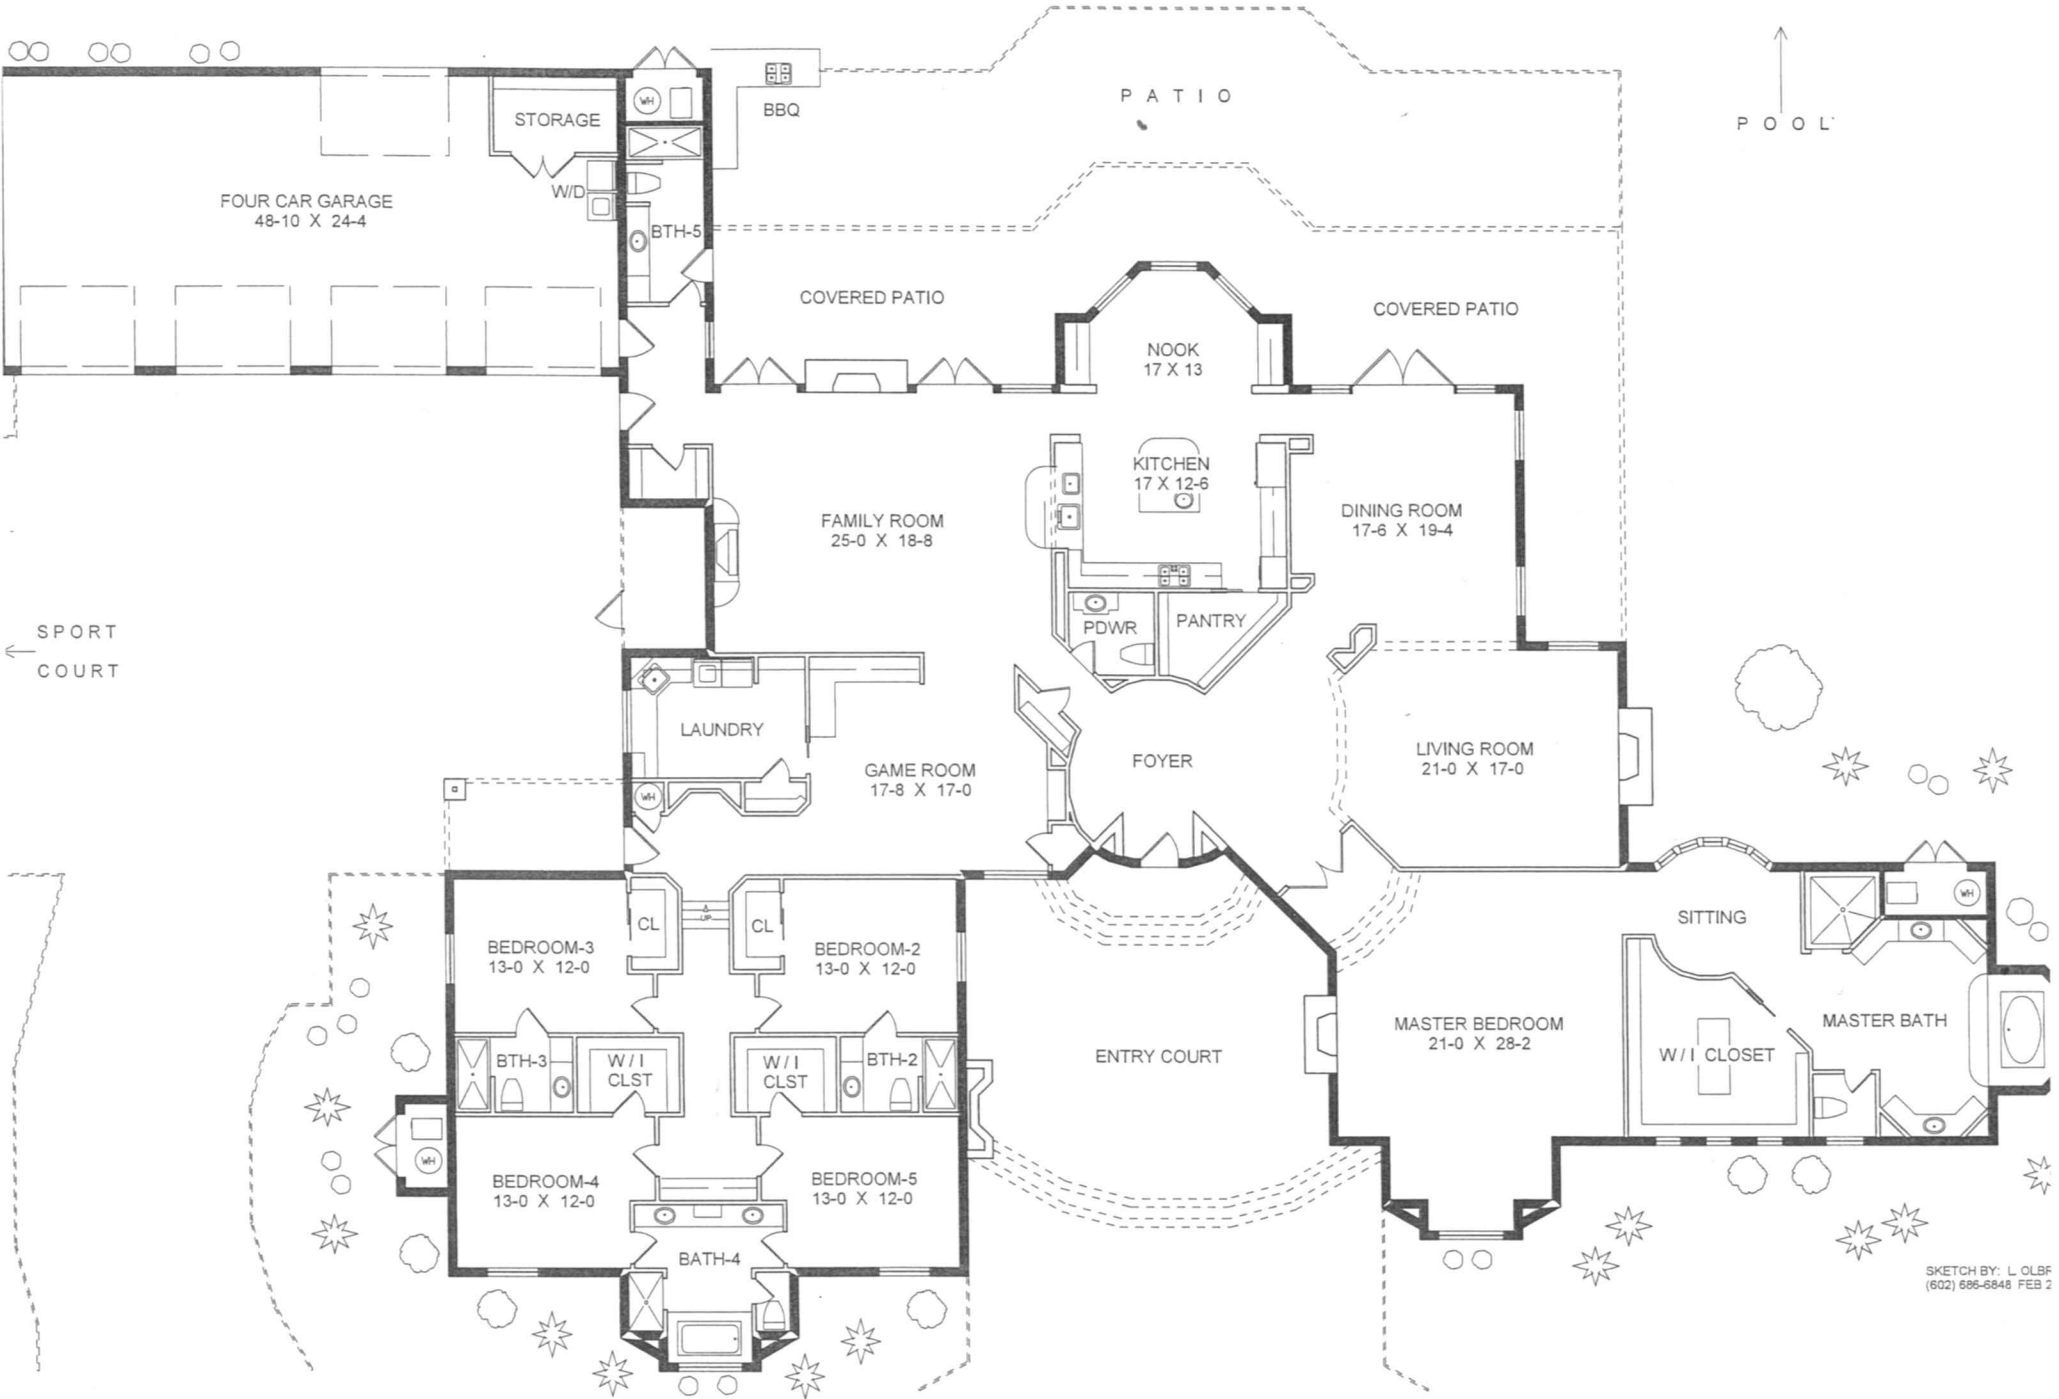

SPORT COURT

10754 E. LAUREL LANE

SKETCH BY: L. OLBIF
(602) 886-8848 FEB 2

↑
P O O L

←
SPORT COURT

10754 E. LAUREL LANE

SKETCH BY: L. OLBIF
(602) 886-8848 FEB 2